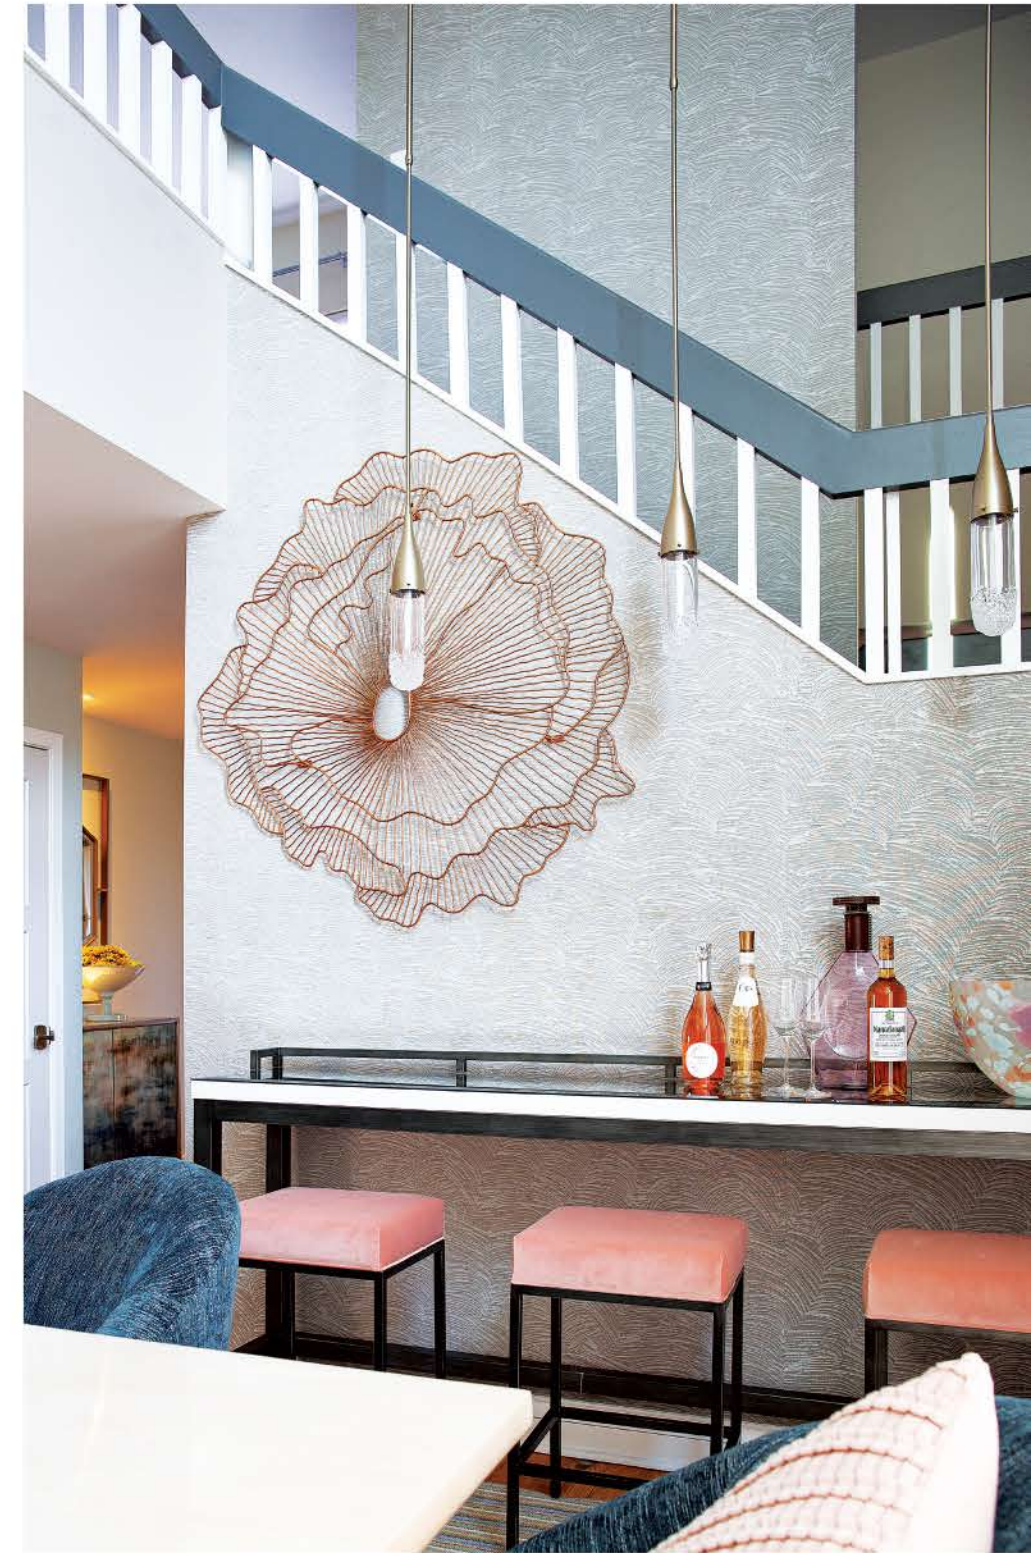

PHOTOGRAPHY: PETER RYMWID | STYLING: JOHN STEFANICK

BETH KRUPA INTERIORS

Award Winning Interior Design & Renovations

19 E. ELM STREET GREENWICH, CT 06830 | 203.890.9292 | BETHKRUPAINTERIORS.COM

LUXURY. HOME. REDEFINED.